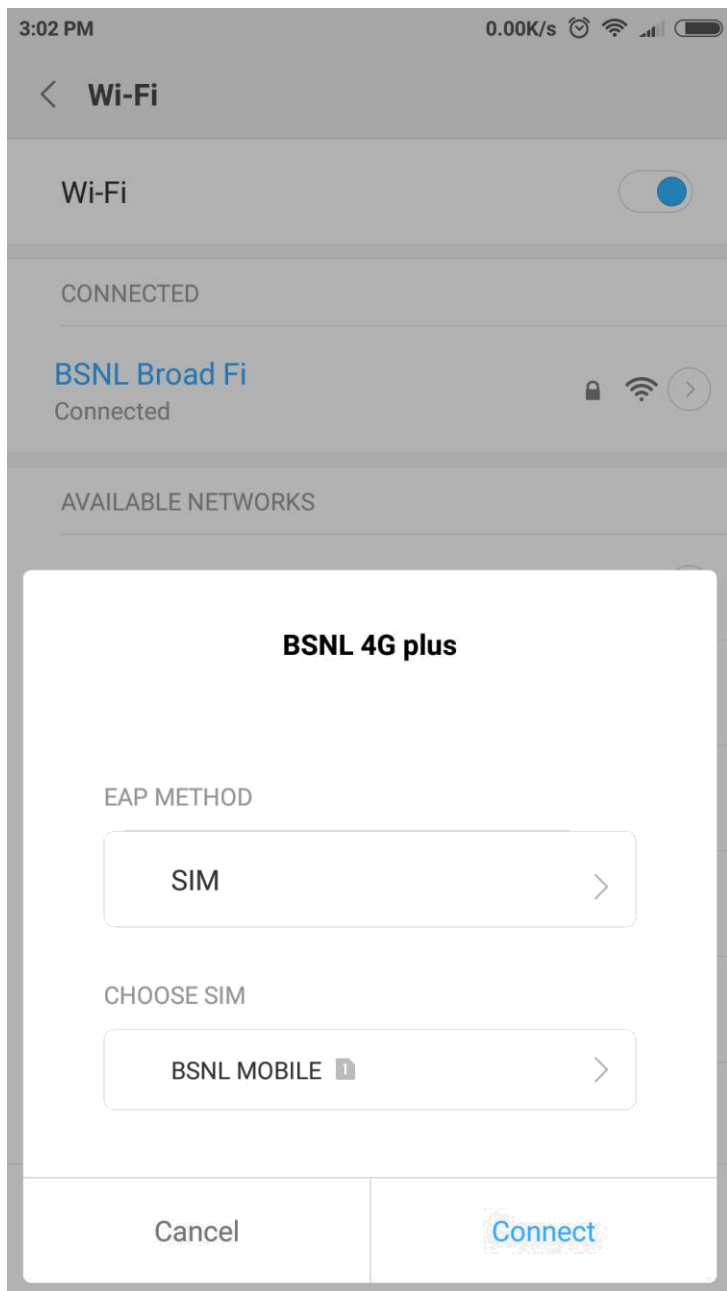

AMERICAN CORNER   

BSNL WiFi  

BSNL WiFi - NOC   

BSNL-connect   

BSNL-hotspot   

Refresh

**STEP 2 : Choose BSNL 4g Plus.You will be redirected to a menu as in the next page.**

**STEP 3: Choose the EAP method as SIM.**

**STEP4 :If you are having dual sim hand sets, select bsnl mobile sim.**

**For Single Sim mobiles choose the default option .**

**Click on connect**

3:03 PM

< Wi-Fi

Wi-Fi 

CONNECTED

**BSNL 4G plus**     
Connecting...