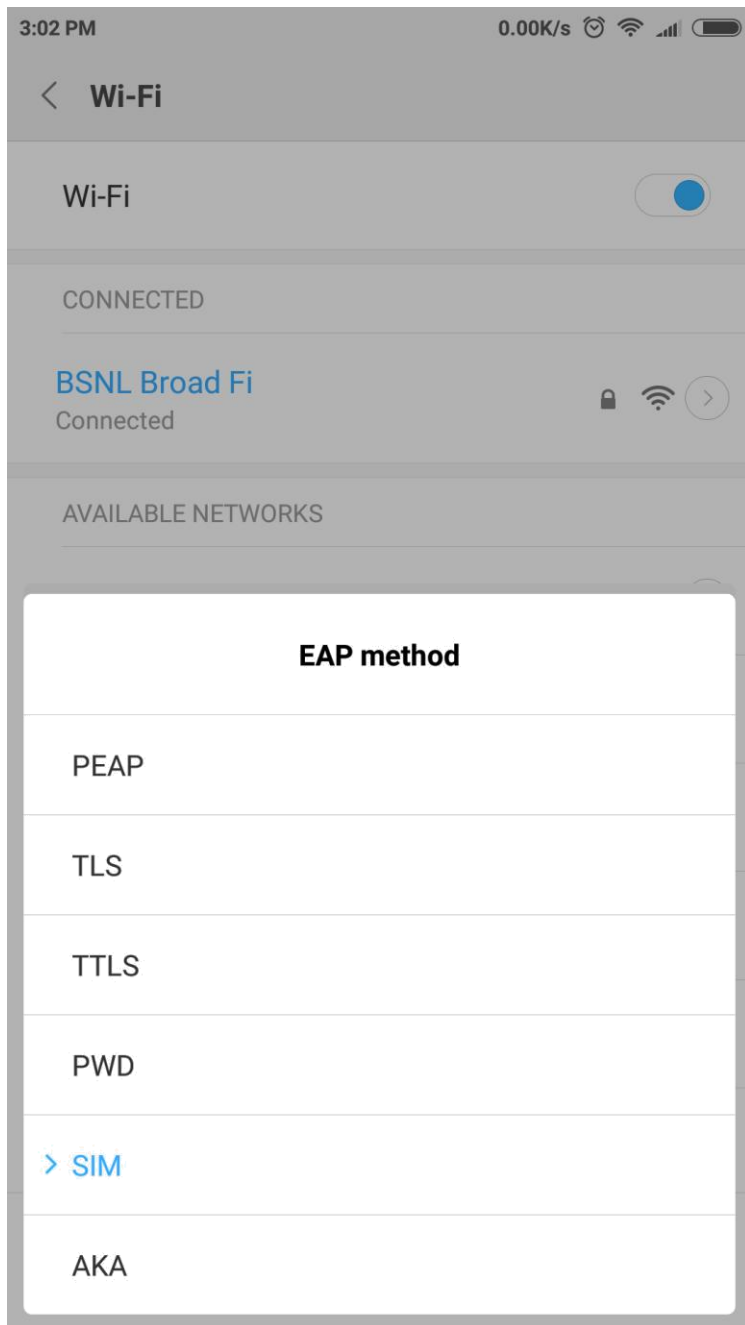

AMERICAN CORNER   

BSNL WiFi  

BSNL WiFi - NOC   

BSNL-connect   

BSNL-hotspot   

Refresh

**STEP 2 : Choose BSNL 4g Plus.You will be redirected to a menu as in the next page.**

**STEP 3: Choose the EAP method as SIM.**

**STEP4 :If you are having dual sim hand sets, select bsnl mobile sim.**

**For Single Sim mobiles choose the default option .**

**Click on connect**

3:03 PM

< Wi-Fi

Wi-Fi 

CONNECTED

**BSNL 4G plus**     
Connecting...